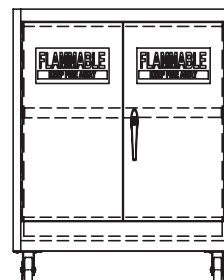

Mobile Height
27.65" H
22" D

Unit #	W
P899-18	18"
P897-18 (Left Hinge)	18"
P899-24	24"
P897-24 (Left Hinge)	24"

Suspended Height
24.5" H
22" D

Unit #	W
P831-18	18"
P830-18 (Left Hinge)	18"
P831-24	24"
P830-24 (Left Hinge)	24"

Standing Height
35.5" H
22" D

Unit #	W
P189-30	30"
P183-36	36"
P189-42	42"
P183-48	48"

ADA Height
31.853" H
22" D

Unit #	W
P943-30	30"
P943-36	36"
P943-42	42"
P943-48	48"

Sitting Height
28.853" H
22" D

Unit #	W
P043-30	30"
P043-36	36"
P043-42	42"
P043-48	48"

Mobile Height
27.65" H
22" D

Unit #	W
P899-30M	30"
P899-36M	36"
P899-42M	42"
P899-48M	48"

Suspended Height
24.5" H
22" D

Unit #	W
P831-30	30"
P831-36	36"
P831-42	42"
P831-48	48"

FLAMMABLE STORAGE - *Self Closing* - UL1275 LISTED

Flammable Storage - Self Closing

Unit	B	B1
Standing Height:	31.75"	16.25"
ADA Height:	28.103"	12.603"
Sitting Height:	24.5"	9"
Mobile Height:	24.5"	9"
Suspended Height:	24.5"	9"

Jamestown Metal Products UL1275 Listed Flammable Storage cabinets incorporate the important design features as detailed by the Underwriters Laboratory, as well as other important features: