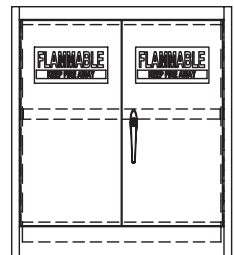

Mobile Height
27.65" H
22" D

Unit #	W
P899-18	18"
P897-18 (Left Hinge)	18"
P899-24	24"
P897-24 (Left Hinge)	24"

Suspended Height
24.5" H
22" D

Unit #	W
P831-18	18"
P830-18 (Left Hinge)	18"
P831-24	24"
P830-24 (Left Hinge)	24"

Standing Height
35.5" H
22" D

Unit #	W
P189-30	30"
P183-36	36"
P189-42	42"
P183-48	48"

ADA Height
31.853" H
22" D

Unit #	W
P943-30	30"
P943-36	36"
P943-42	42"
P943-48	48"

Sitting Height
28.853" H
22" D

Unit #	W
P043-30	30"
P043-36	36"
P043-42	42"
P043-48	48"

Mobile Height
27.65" H
22" D

Unit #	W
P899-30M	30"
P899-36M	36"
P899-42M	42"
P899-48M	48"

Suspended Height
24.5" H
22" D

Unit #	W
P831-30	30"
P831-36	36"
P831-42	42"
P831-48	48"

FLAMMABLE STORAGE - *Self Closing* - UL1275 LISTED

Flammable Storage - Self Closing

Unit	B	B1
Standing Height:	31.75"	16.25"
ADA Height:	28.103"	12.603"
Sitting Height:	24.5"	9"
Mobile Height:	24.5"	9"
Suspended Height:	24.5"	9"

Jamestown Metal Products UL1275 Listed Flammable Storage cabinets incorporate the important design features as detailed by the Underwriters Laboratory, as well as other important features: