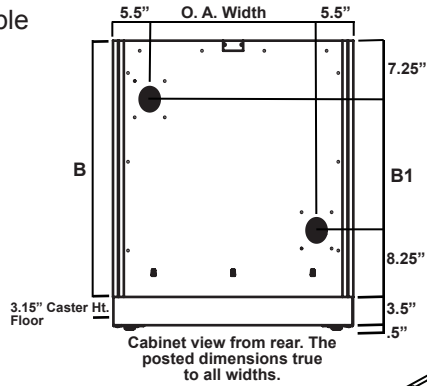

Unit	B	B1
Standing Height:	31.75"	16.25"
ADA Height:	28.103"	12.603"
Sitting Height:	24.5"	9"
Mobile Height:	24.5"	9"
Suspended Height:	24.5"	9"

Flammable Storage Units are 22" D and available in five heights:

- **Standing Height:** 35.5"H
- **ADA Height:** 31.853"H
- **Sitting Height:** 28.25"H
- **Mobile Height:** 27.65"H
- **Suspended Height:** 24.5"H

Standing Height
35.5" H
22" D

Unit #	W
P189-18	18"
P183-18 (Left Hinge)	18"
P189-24	24"
P183-24 (Left Hinge)	24"