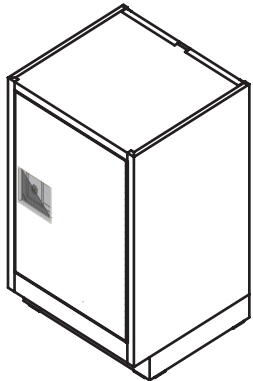

Mobile Height
27.65" H
22" D

Unit #	W
P899-18	18"
P897-18 (Left Hinge)	18"
P899-24	24"
P897-24 (Left Hinge)	24"

Suspended Height
24.5" H
22" D

Unit #	W
P831-18	18"
P830-18 (Left Hinge)	18"
P831-24	24"
P830-24 (Left Hinge)	24"

Standing Height
35.5" H
22" D

Unit #	W
P189-30	30"
P183-36	36"
P189-42	42"
P183-48	48"

ADA Height
31.853" H
22" D

Unit #	W
P943-30	30"
P943-36	36"
P943-42	42"
P943-48	48"

Sitting Height
28.853" H
22" D

Unit #	W
P043-30	30"
P043-36	36"
P043-42	42"
P043-48	48"

Mobile Height
27.65" H
22" D

Unit #	W
P899-30M	30"
P899-36M	36"
P899-42M	42"
P899-48M	48"

Suspended Height
24.5" H
22" D

Unit #	W
P831-30	30"
P831-36	36"
P831-42	42"
P831-48	48"

FLAMMABLE STORAGE - *Self Closing* - UL1275 LISTED

Flammable Storage - Self Closing

Unit	B	B1
Standing Height:	31.75"	16.25"
ADA Height:	28.103"	12.603"
Sitting Height:	24.5"	9"
Mobile Height:	24.5"	9"
Suspended Height:	24.5"	9"

Jamestown Metal Products UL1275 Listed Flammable Storage cabinets incorporate the important design features as detailed by the Underwriters Laboratory, as well as other important features: