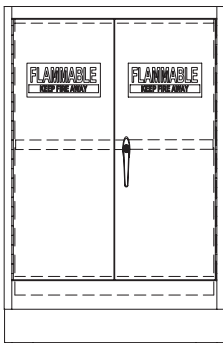

- **Standing Height:** 35.5"H
- **ADA Height:** 31.853"H
- **Sitting Height:** 28.25"H
- **Mobile Height:** 27.65"H
- **Suspended Height:** 24.5"H

Standing Height
35.5" H
22" D

Unit #	W
P189-18	18"
P183-18 (Left Hinge)	18"
P189-24	24"
P183-24 (Left Hinge)	24"

ADA Height
31.853" H
22" D

Unit #	W
P943-18	18"
P944-18 (Left Hinge)	18"
P943-24	24"
P944-24 (Left Hinge)	24"

Sitting Height
28.853" H
22" D

Unit #	W
P043-18	18"
P044-18 (Left Hinge)	18"
P043-24	24"
P044-24 (Left Hinge)	24"

Mobile Height
27.65" H
22" D

Unit #	W
P899-18	18"
P897-18 (Left Hinge)	18"
P899-24	24"
P897-24 (Left Hinge)	24"

Suspended Height
24.5" H
22" D

Unit #	W
P831-18	18"
P830-18 (Left Hinge)	18"
P831-24	24"
P830-24 (Left Hinge)	24"

Standing Height
35.5" H
22" D

Unit #	W
P189-30	30"
P183-36	36"
P189-42	42"
P183-48	48"

ADA Height
31.853" H
22" D

Unit #	W
P943-30	30"
P943-36	36"
P943-42	42"
P943-48	48"

Sitting Height
28.853" H
22" D

Unit #	W
P043-30	30"
P043-36	36"
P043-42	42"
P043-48	48"