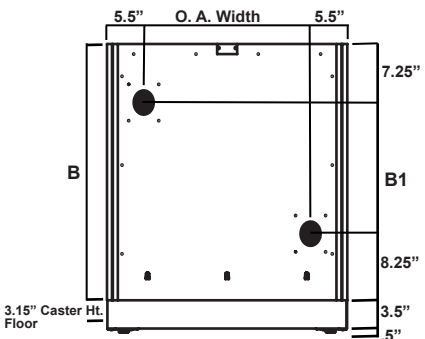

ADA Height
31.853" H
22" D

Unit #	W
P943-18	18"
P944-18 (Left Hinge)	18"
P943-24	24"
P944-24 (Left Hinge)	24"

Sitting Height
28.853" H
22" D

Unit #	W
P043-18	18"
P044-18 (Left Hinge)	18"
P043-24	24"
P044-24 (Left Hinge)	24"

Standing Height
35.5" H
22" D

Unit #	W
P189-30	30"
P183-36	36"
P189-42	42"
P183-48	48"

ADA Height
31.853" H
22" D

Unit #	W
P943-30	30"
P943-36	36"
P943-42	42"
P943-48	48"

Sitting Height
28.853" H
22" D

Unit #	W
P043-30	30"
P043-36	36"
P043-42	42"
P043-48	48"

Mobile Height
27.65" H
22" D

Unit #	W
P899-30M	30"
P899-36M	36"
P899-42M	42"
P899-48M	48"

Suspended Height
24.5" H
22" D

Unit #	W
P831-30	30"
P831-36	36"
P831-42	42"
P831-48	48"

FLAMMABLE STORAGE - *Self Closing* - UL1275 LISTED

Flammable Storage - Self Closing

Unit	B	B1
Standing Height:	31.75"	16.25"
ADA Height:	28.103"	12.603"
Sitting Height:	24.5"	9"
Mobile Height:	24.5"	9"
Suspended Height:	24.5"	9"

Jamestown Metal Products UL1275 Listed Flammable Storage cabinets incorporate the important design features as detailed by the Underwriters Laboratory, as well as other important features: