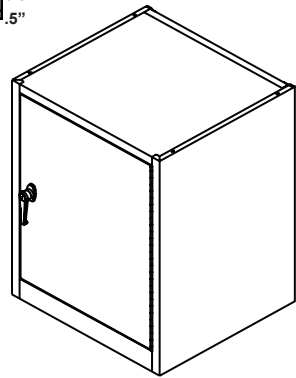

FLAMMABLE STORAGE - UL1275 LISTED

NOTE: Under UL1275 Listed certification, auto-closing mechanism and auto-closing with fusible links are not available on units with non-self latching "L" handles.

Jamestown Metal Products UL1275 Listed Flammable Storage cabinets incorporate the important design features as detailed by the Underwriters Laboratory, as well as other important features:

- High temperature fiberglass insulation
- Vent bungs
- Integral flame arrestors
- Grounding lug
- Silk screened lettering
- No center mullion
- For Stainless Steel unit, replace "P" with "S".
Example: **S189-18**

Unit	B	B1
Standing Height:	31.75"	16.25"
ADA Height:	28.103"	12.603"
Sitting Height:	24.5"	9"
Mobile Height:	24.5"	9"
Suspended Height:	24.5"	9"

Flammable Storage Units are 22" D and available in five heights:

- **Standing Height:** 35.5"H
- **ADA Height:** 31.853"H
- **Sitting Height:** 28.25"H
- **Mobile Height:** 27.65"H
- **Suspended Height:** 24.5"H

Standing Height
35.5" H
22" D

Unit #	W
P189-18	18"
P183-18 (Left Hinge)	18"
P189-24	24"
P183-24 (Left Hinge)	24"