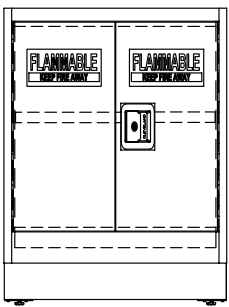

Flammable Storage Units are 22" D and available in five heights:

- **Standing Height:** 35.5"H, not including leveling
- **ADA Height:** 31.853"H, not including leveling
- **Sitting Height:** 28.25"H, not including leveling
- **Mobile Height:** 27.65"H, including casters
- **Suspended Height:** 24.5"H (height may vary per installation specifications)

Standing Height
35.5" H
22" D

ADA Height
31.853" H
22" D

Sitting Height
28.25" H
22" D

Mobile Height
27.65" H
22" D

Suspended Height
24.5" H
22" D

Unit #	W
P189-18SL	18"
P183-18SL (Left Hinge)	18"
P189-24SL	24"
P183-24SL (Left Hinge)	24"

Unit #	W
P943-18SL	18"
P944-18SL (Left Hinge)	18"
P943-24SL	24"
P944-24SL (Left Hinge)	24"

Unit #	W
P043-18SL	18"
P044-18SL (Left Hinge)	18"
P043-24SL	24"
P044-24SL (Left Hinge)	24"

Unit #	W
P899-18SL	18"
P897-18SL (Left Hinge)	18"
P899-24SL	24"
P897-24SL (Left Hinge)	24"

Unit #	W
P831-18SL	18"
P830-18SL (Left Hinge)	18"
P831-24SL	24"
P830-24SL (Left Hinge)	24"

Standing Height
35.5" H
22" D

ADA Height
31.853" H
22" D

Sitting Height
28.25" H
22" D

Mobile Height
27.65" H
22" D