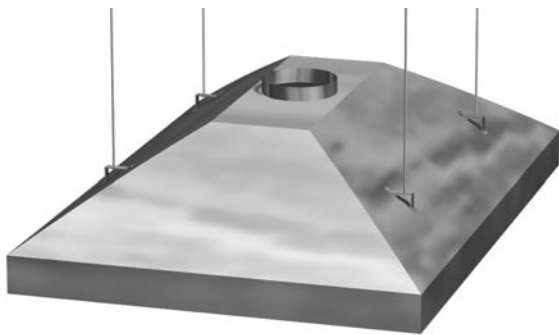

***Standard ceiling hung hoods are 18" in height and 48" deep at base.**

C100-36S	36" Ceiling Hung Canopy	304 Stainless
C100-48S	48" Ceiling Hung Canopy	304 Stainless
C100-60S	60" Ceiling Hung Canopy	304 Stainless
C100-72S	72" Ceiling Hung Canopy	304 Stainless
C100-36P	36" Ceiling Hung Canopy	Painted
C100-48P	48" Ceiling Hung Canopy	Painted
C100-60P	60" Ceiling Hung Canopy	Painted
C100-72P	72" Ceiling Hung Canopy	Painted

***Standard wall mount hoods are 18" in height and 24" deep at base.**

C200-36S	36" Wall Mount Canopy	304 Stainless
C200-48S	48" Wall Mount Canopy	304 Stainless
C200-60S	60" Wall Mount Canopy	304 Stainless
C200-72S	72" Wall Mount Canopy	304 Stainless
C200-36P	36" Wall Mount Canopy	Painted
C200-48P	48" Wall Mount Canopy	Painted
C200-60P	60" Wall Mount Canopy	Painted
C200-72P	72" Wall Mount Canopy	Painted

Ceiling Hung Canopy Hood

Wall Mount Canopy Hood

This page was intentionally left blank.