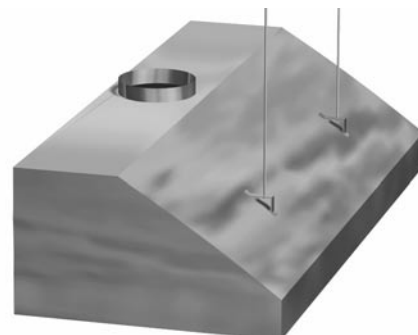

***Standard ceiling hung hoods are 18" in height and 48" deep at base.**

C100-36S	36" Ceiling Hung Canopy	304 Stainless
C100-48S	48" Ceiling Hung Canopy	304 Stainless
C100-60S	60" Ceiling Hung Canopy	304 Stainless
C100-72S	72" Ceiling Hung Canopy	304 Stainless
C100-36P	36" Ceiling Hung Canopy	Painted
C100-48P	48" Ceiling Hung Canopy	Painted
C100-60P	60" Ceiling Hung Canopy	Painted
C100-72P	72" Ceiling Hung Canopy	Painted

***Standard wall mount hoods are 18" in height and 24" deep at base.**

C200-36S	36" Wall Mount Canopy	304 Stainless
C200-48S	48" Wall Mount Canopy	304 Stainless
C200-60S	60" Wall Mount Canopy	304 Stainless
C200-72S	72" Wall Mount Canopy	304 Stainless
C200-36P	36" Wall Mount Canopy	Painted
C200-48P	48" Wall Mount Canopy	Painted
C200-60P	60" Wall Mount Canopy	Painted
C200-72P	72" Wall Mount Canopy	Painted

Ceiling Hung Canopy Hood

Wall Mount Canopy Hood

This page was intentionally left blank.