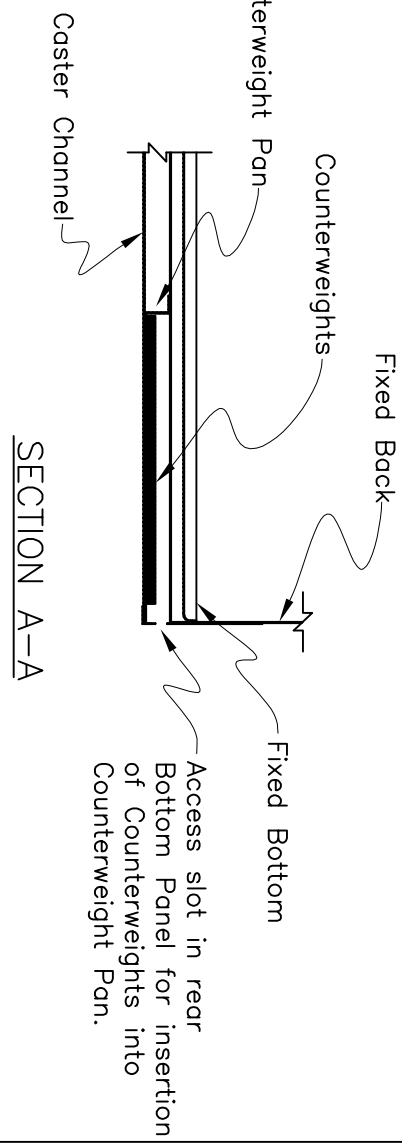

PART NUMBER

M80C-42

WARNING
 WEIGHT LIMIT PER DRAWER
 MAXIMUM 25 POUNDS
 CAUTION ONE DRAWER OPEN AT A TIME
 EXCEEDING WEIGHT LIMIT COULD CAUSE TIPPING

Label Detail