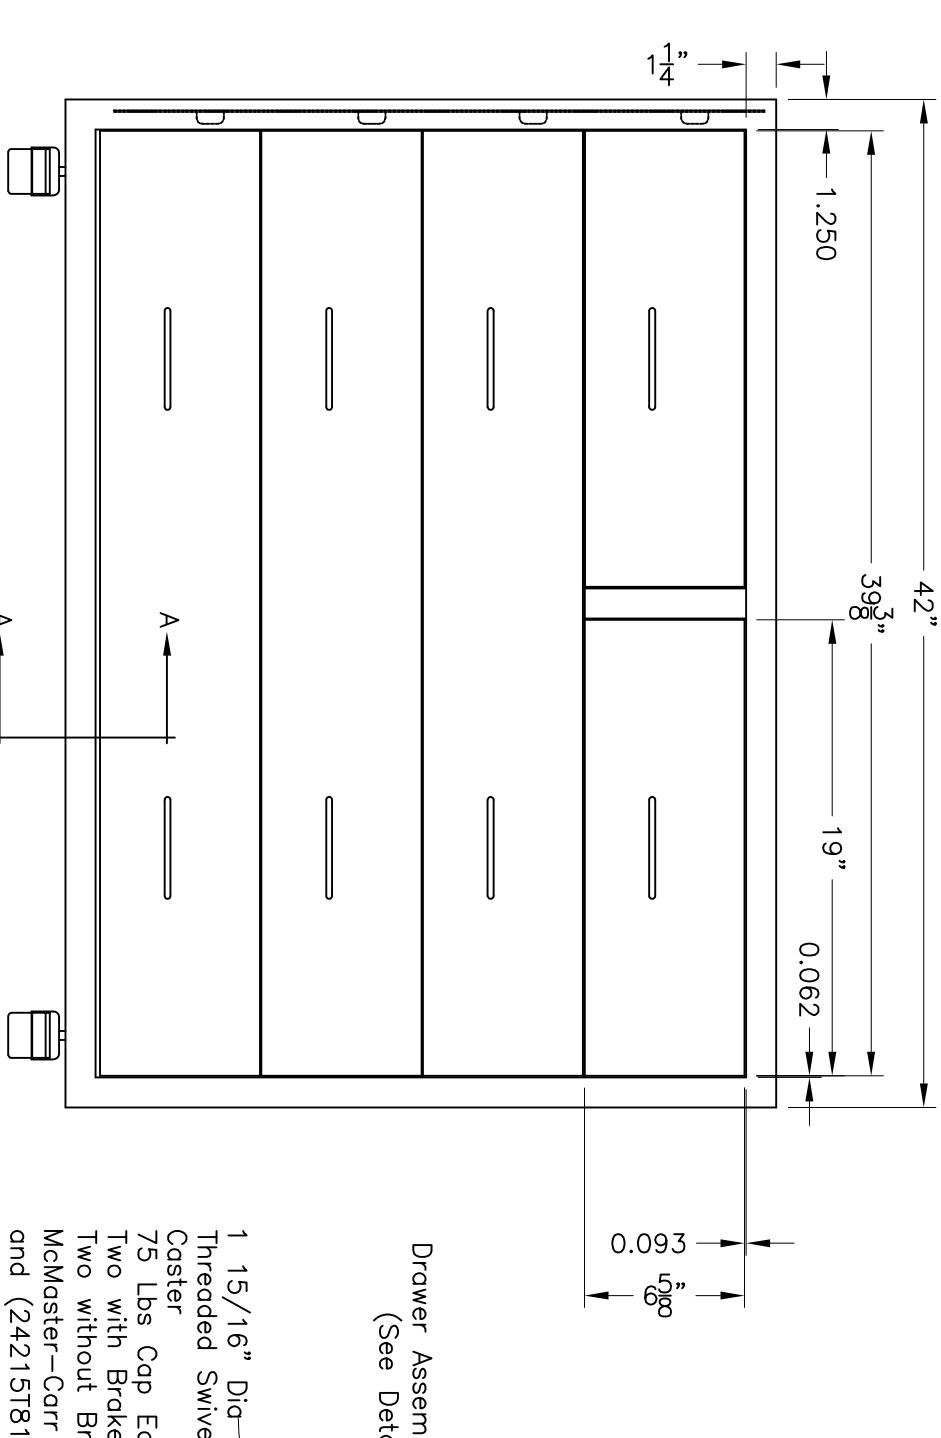

PART NUMBER

M80C-42

WARNING
 WEIGHT LIMIT PER DRAWER
 MAXIMUM 25 POUNDS
 CAUTION ONE DRAWER OPEN AT A TIME
 EXCEEDING WEIGHT LIMIT COULD CAUSE TIPPING

Label Detail