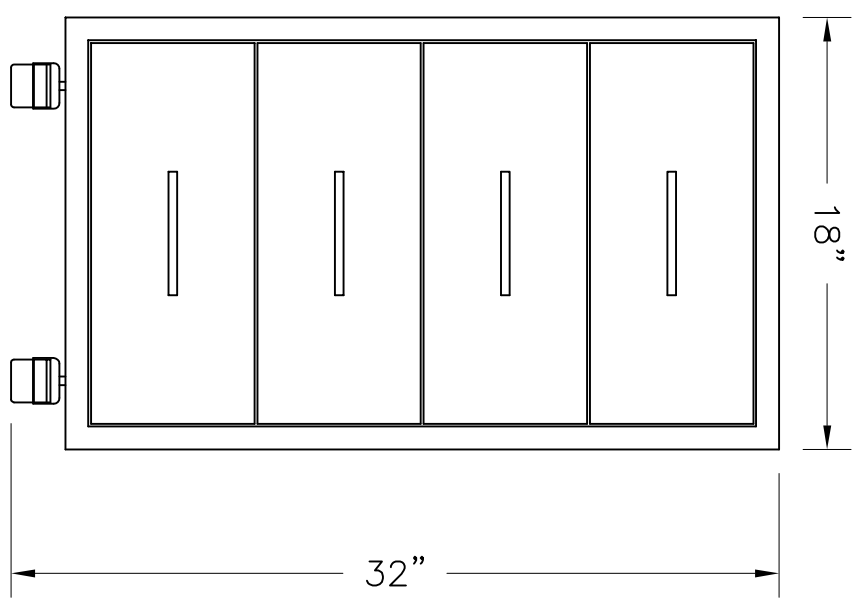

PART NUMBER
M7C-18

WARNING
WEIGHT LIMIT PER DRAWER
MAXIMUM 25 POUNDS
CAUTION ONE DRAWER OPEN AT A TIME
EXCEEDING WEIGHT LIMIT COULD CAUSE TIPPING

Label Detail