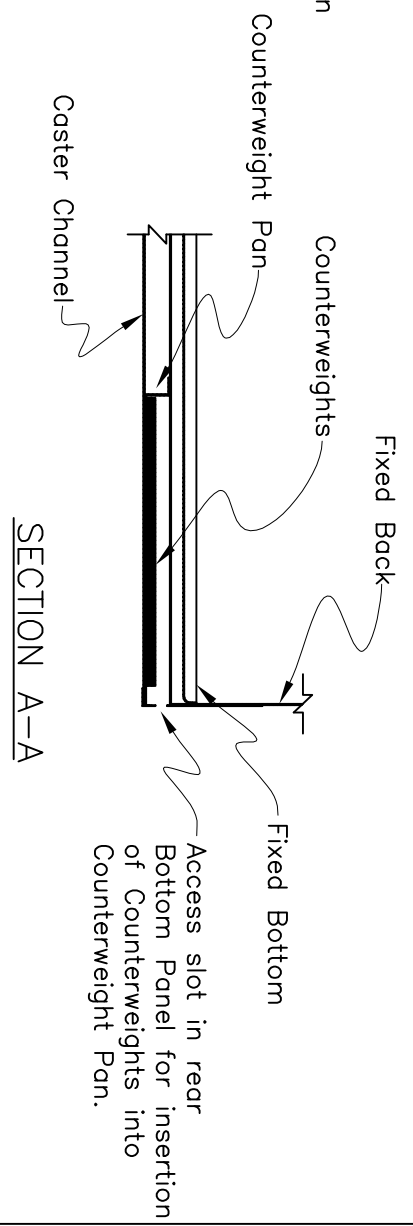

PART NUMBER
M7C-18

WARNING
WEIGHT LIMIT PER DRAWER
MAXIMUM 25 POUNDS
CAUTION ONE DRAWER OPEN AT A TIME
EXCEEDING WEIGHT LIMIT COULD CAUSE TIPPING

Label Detail