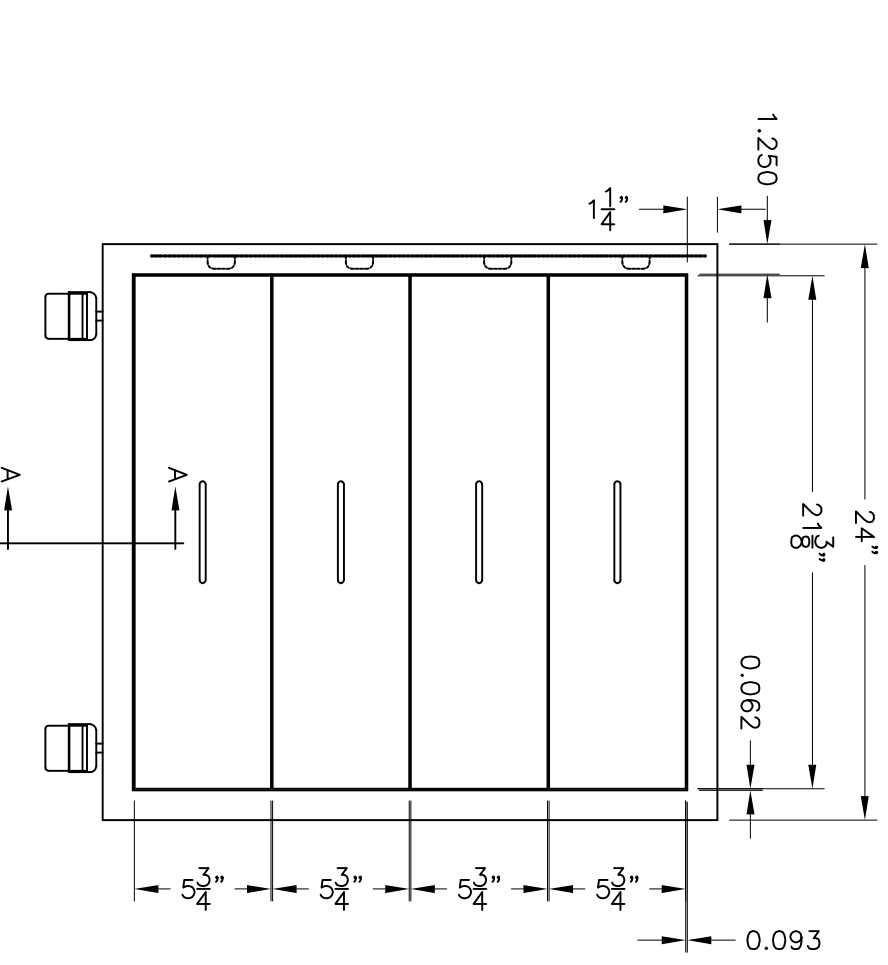

PART NUMBER
M7B-24

WARNING
WEIGHT LIMIT PER DRAWER
MAXIMUM 25 POUNDS
CAUTION ONE DRAWER OPEN AT A TIME
EXCEEDING WEIGHT LIMIT COULD CAUSE TIPPING

Label Detail