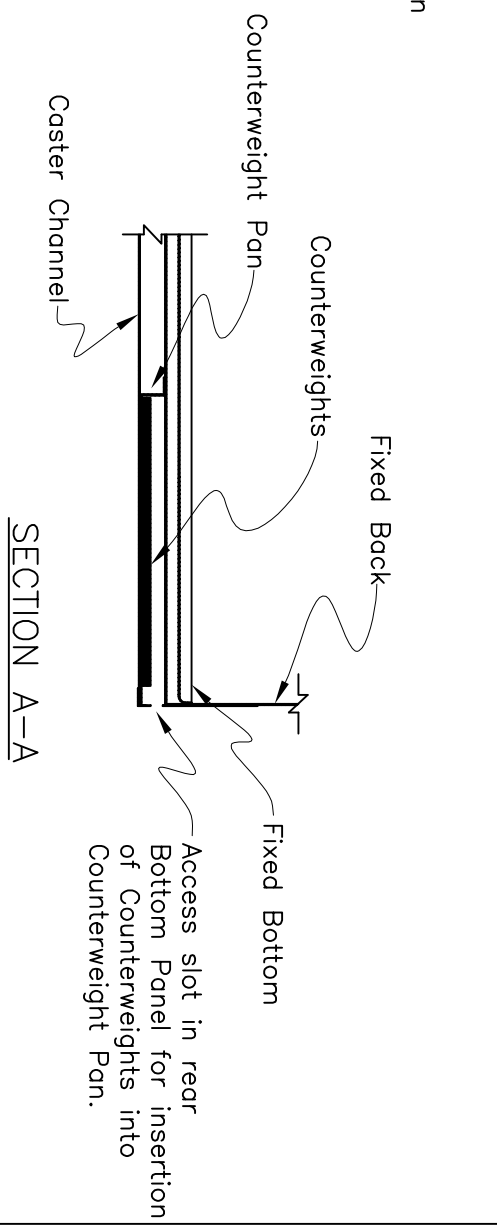

PART NUMBER
M7B-24

WARNING
WEIGHT LIMIT PER DRAWER
MAXIMUM 25 POUNDS
CAUTION ONE DRAWER OPEN AT A TIME
EXCEEDING WEIGHT LIMIT COULD CAUSE TIPPING

Label Detail