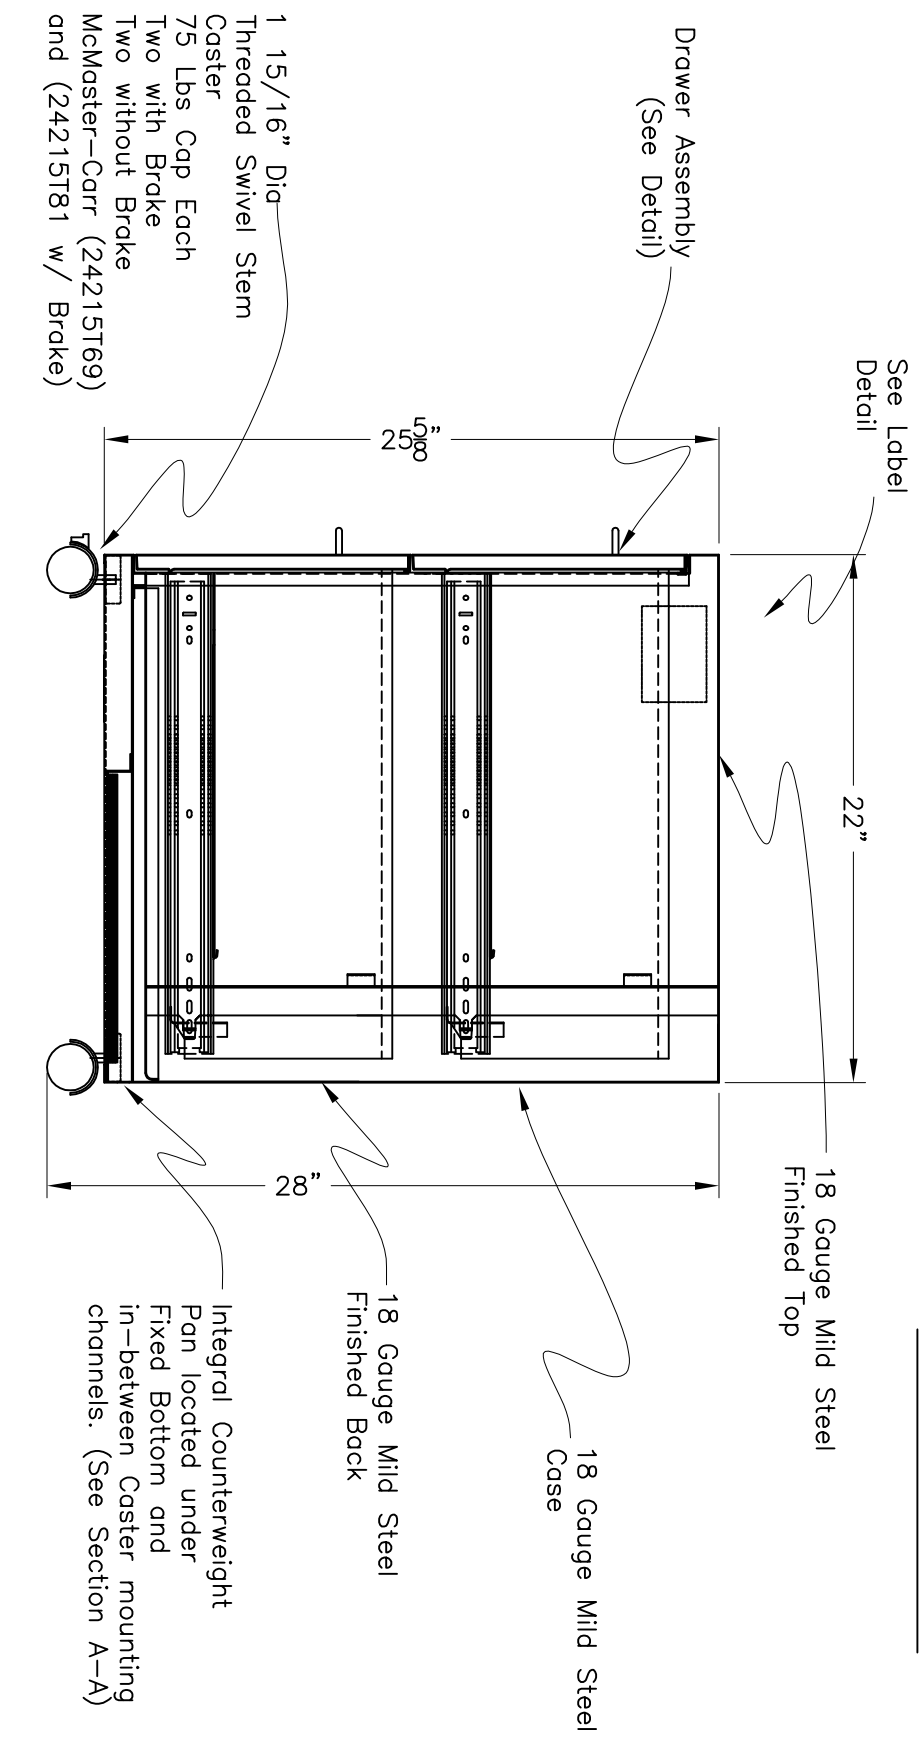

**WARNING**  
 WEIGHT LIMIT PER DRAWER  
 MAXIMUM 25 POUNDS  
 CAUTION ONE DRAWER OPEN AT A TIME  
EXCEEDING WEIGHT LIMIT COULD CAUSE TIPPING

PART NUMBER  
**M4B-24**

Label Detail