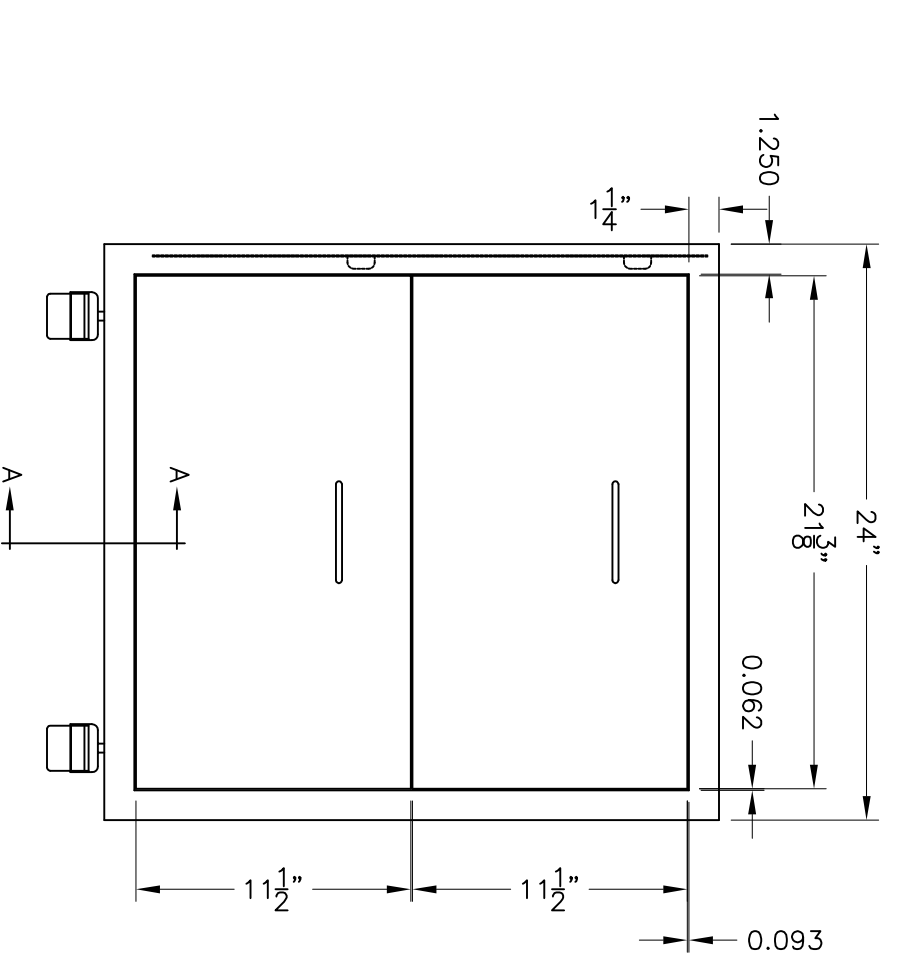

**WARNING**  
 WEIGHT LIMIT PER DRAWER  
 MAXIMUM 25 POUNDS  
 CAUTION ONE DRAWER OPEN AT A TIME  
EXCEEDING WEIGHT LIMIT COULD CAUSE TIPPING

PART NUMBER  
**M4B-24**

Label Detail