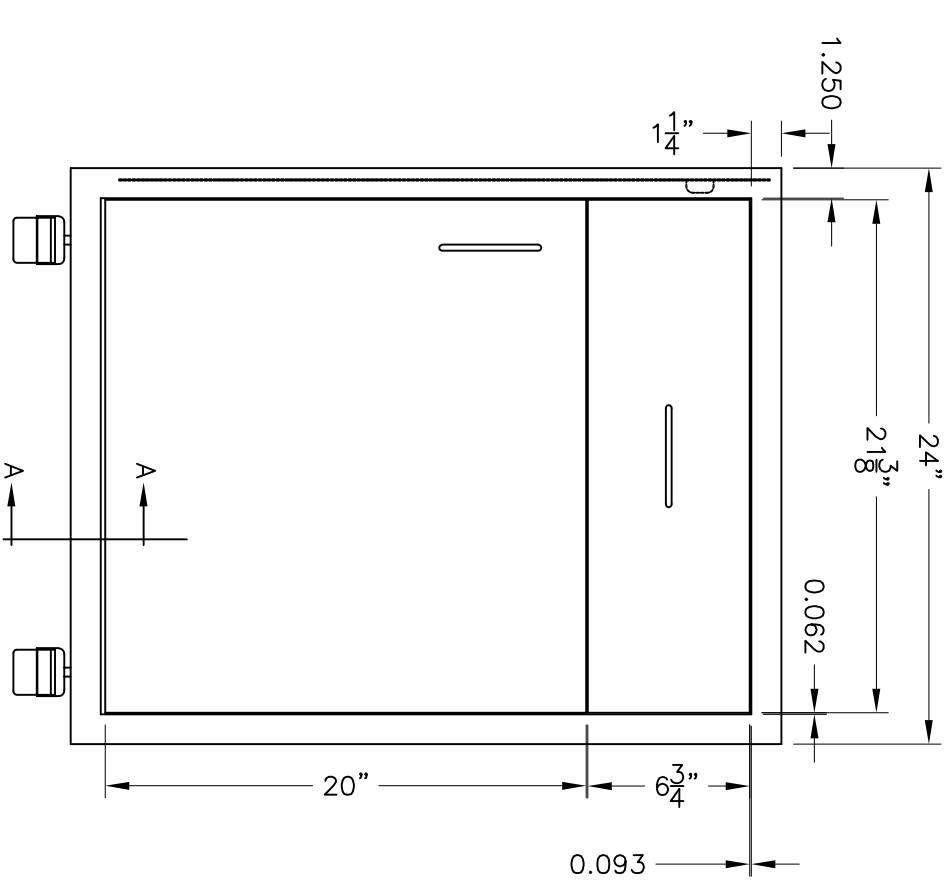

PART NUMBER
M2C-24

WARNING
WEIGHT LIMIT PER DRAWER
MAXIMUM 25 POUNDS
CAUTION ONE DRAWER OPEN AT A TIME
EXCEEDING WEIGHT LIMIT COULD CAUSE TIPPING